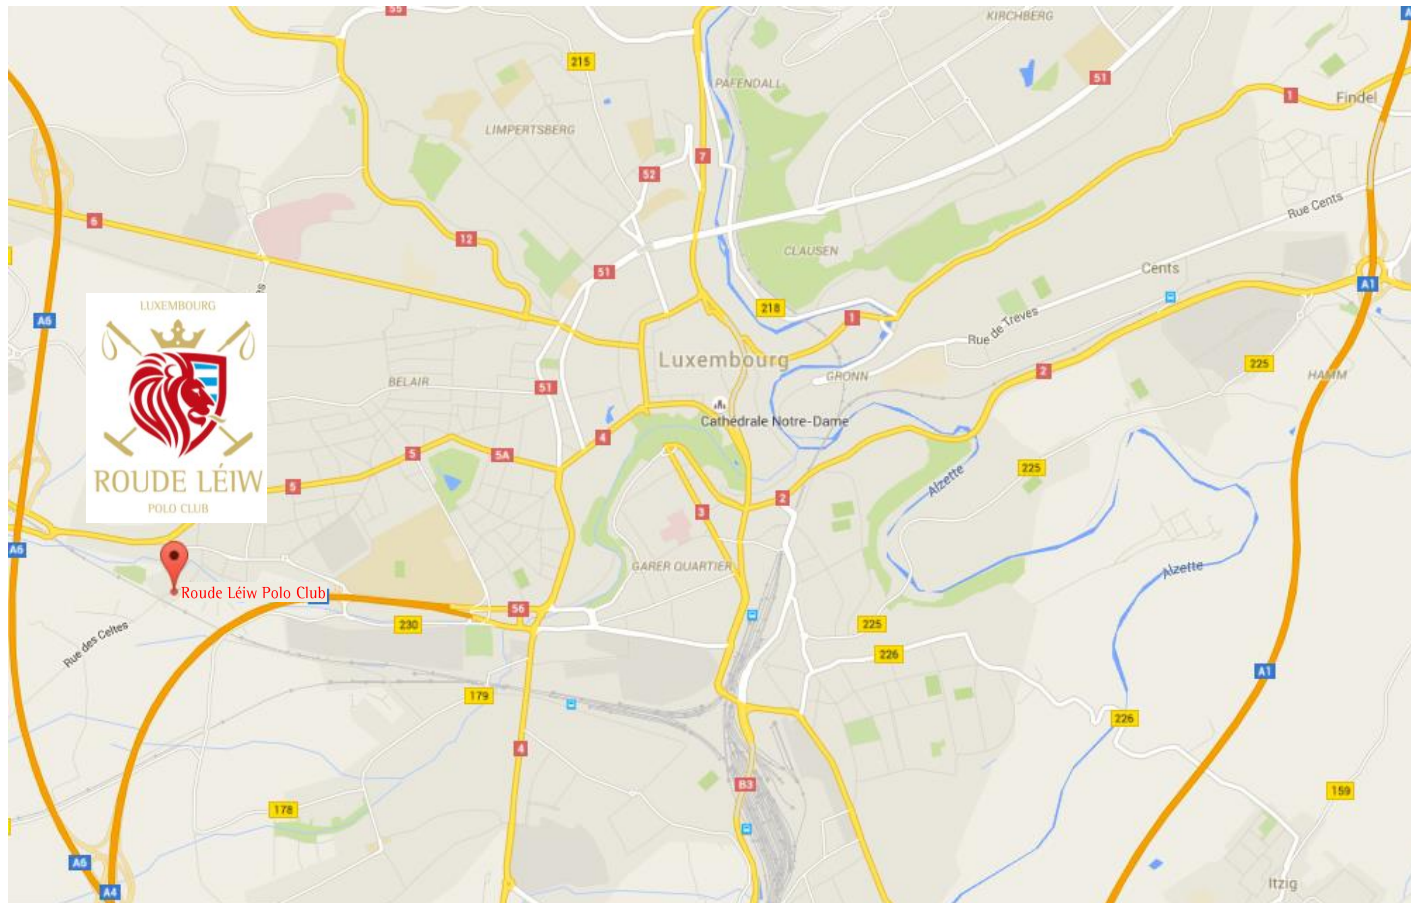

AT A UNIQUE EVENT

ROUDE LÉIW POLO CLUB ASBL

- The Roude Léiw Polo Club (RLPC) was founded in 2017
- Its premises include 6 hectares in Luxembourg-Merl, 8 minutes from the center of Luxembourg City
- There is 1 polo field with 240 m length
- The club has 15 playing members with > 30 polo horses. They played >100 club chukkers in 2023 as well as in previous years
- >1,100 followers on Facebook, >900 followers on Instagram
- Organizes three tournaments with four international polo teams annually

THE LOCATION: RUE DES CELTES, LUXEMBOURG

The Roude Léiw Polo Club is located in Luxembourg-Merl, less than 10 minutes from the city center in the West of Luxembourg

YOU ARE VERY WELCOME TO OUR RLPC

- Polo stands for physical high performance, combined with elegance and fair play – a fascinating combination of speed and class
- We want to share this sensation with you, throughout the coming polo season
- With our events with exciting polo matches we offer you an exceptional platform that you can use for your own marketing, networking and social events
- During each polo tournament weekend you can invite your partners, clients, employees, families and friends and offer them a unique experience in an exclusive environment
- During the polo matches a moderator presents the polo teams and tactics to the spectators
- We offer you any range of catering up to high class VIP service
- We offer a wide range of marketing opportunities to give your brand visibility and associate it with the excellence and exclusivity of polo
- It is an opportunity to enjoy a unique event, network and get fascinated by this exceptional sport – a unique memory for you and your partners