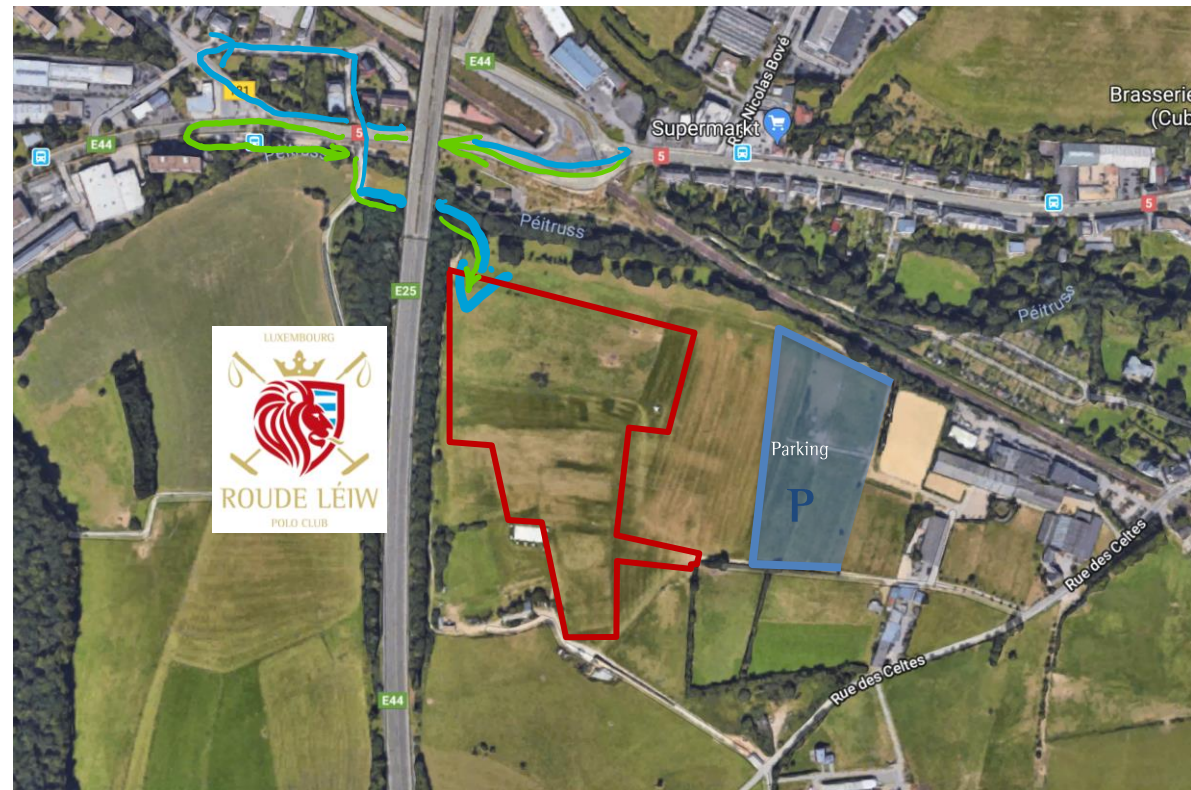

ACCESS TO THE POLO FIELD

The polo field of Roude Léiw Polo Club has its accesses from “Helfenter Brück”

Going on the Route de Longwy from Merl towards Betrange, behind the freeway bridge turning right before the Shell gas station on to Rue de Luxembourg, take the first right turn. You leave Piwel SARL on your left and take the next right. You pass under a bridge and do not take the first left (only for pedestrians) but the second left to pass under the large freeway bridge. Driving steep uphill you reach the entrance to the premises of the Roude Léiw Polo Club

For trucks:

Going on the Route de Longwy from Merl towards Betrange, behind the freeway bridge stay left. Next to the Shell gas station make a U-turn and drive into the bus stop lane. Keep right and drive downwards up to a gate. In case the gate is closed call 621226303 – we will open the gate for you. Immediately turn right over the small bridge, then immediately left under the freeway bridge and drive uphill. On your left you arrive at the entrance gate towards our fields. Call 621226303 for the door code